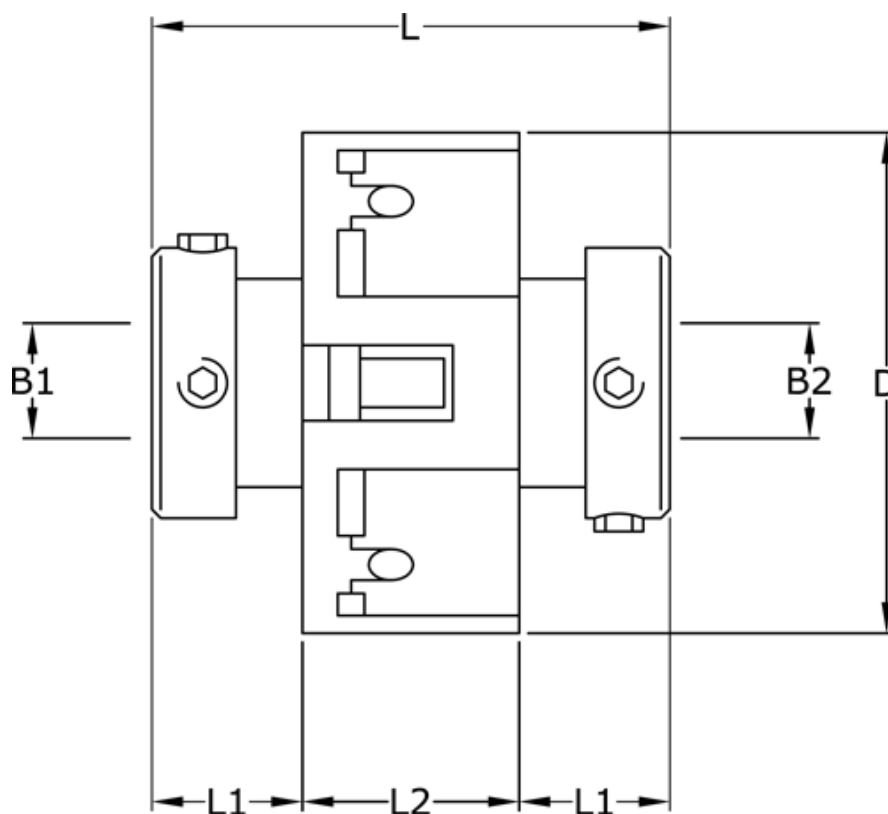

Data Sheet

Article number: 3322203704545

Description: Uni-Lat Coupling size 203.70.45.45
set screw hub, bore 18/18 mm

Measures

B1	= 18
B2	= 18
D	= 70
L	= 74.0
L1	= 28.5
L2	= 17.0
Screw	= M6